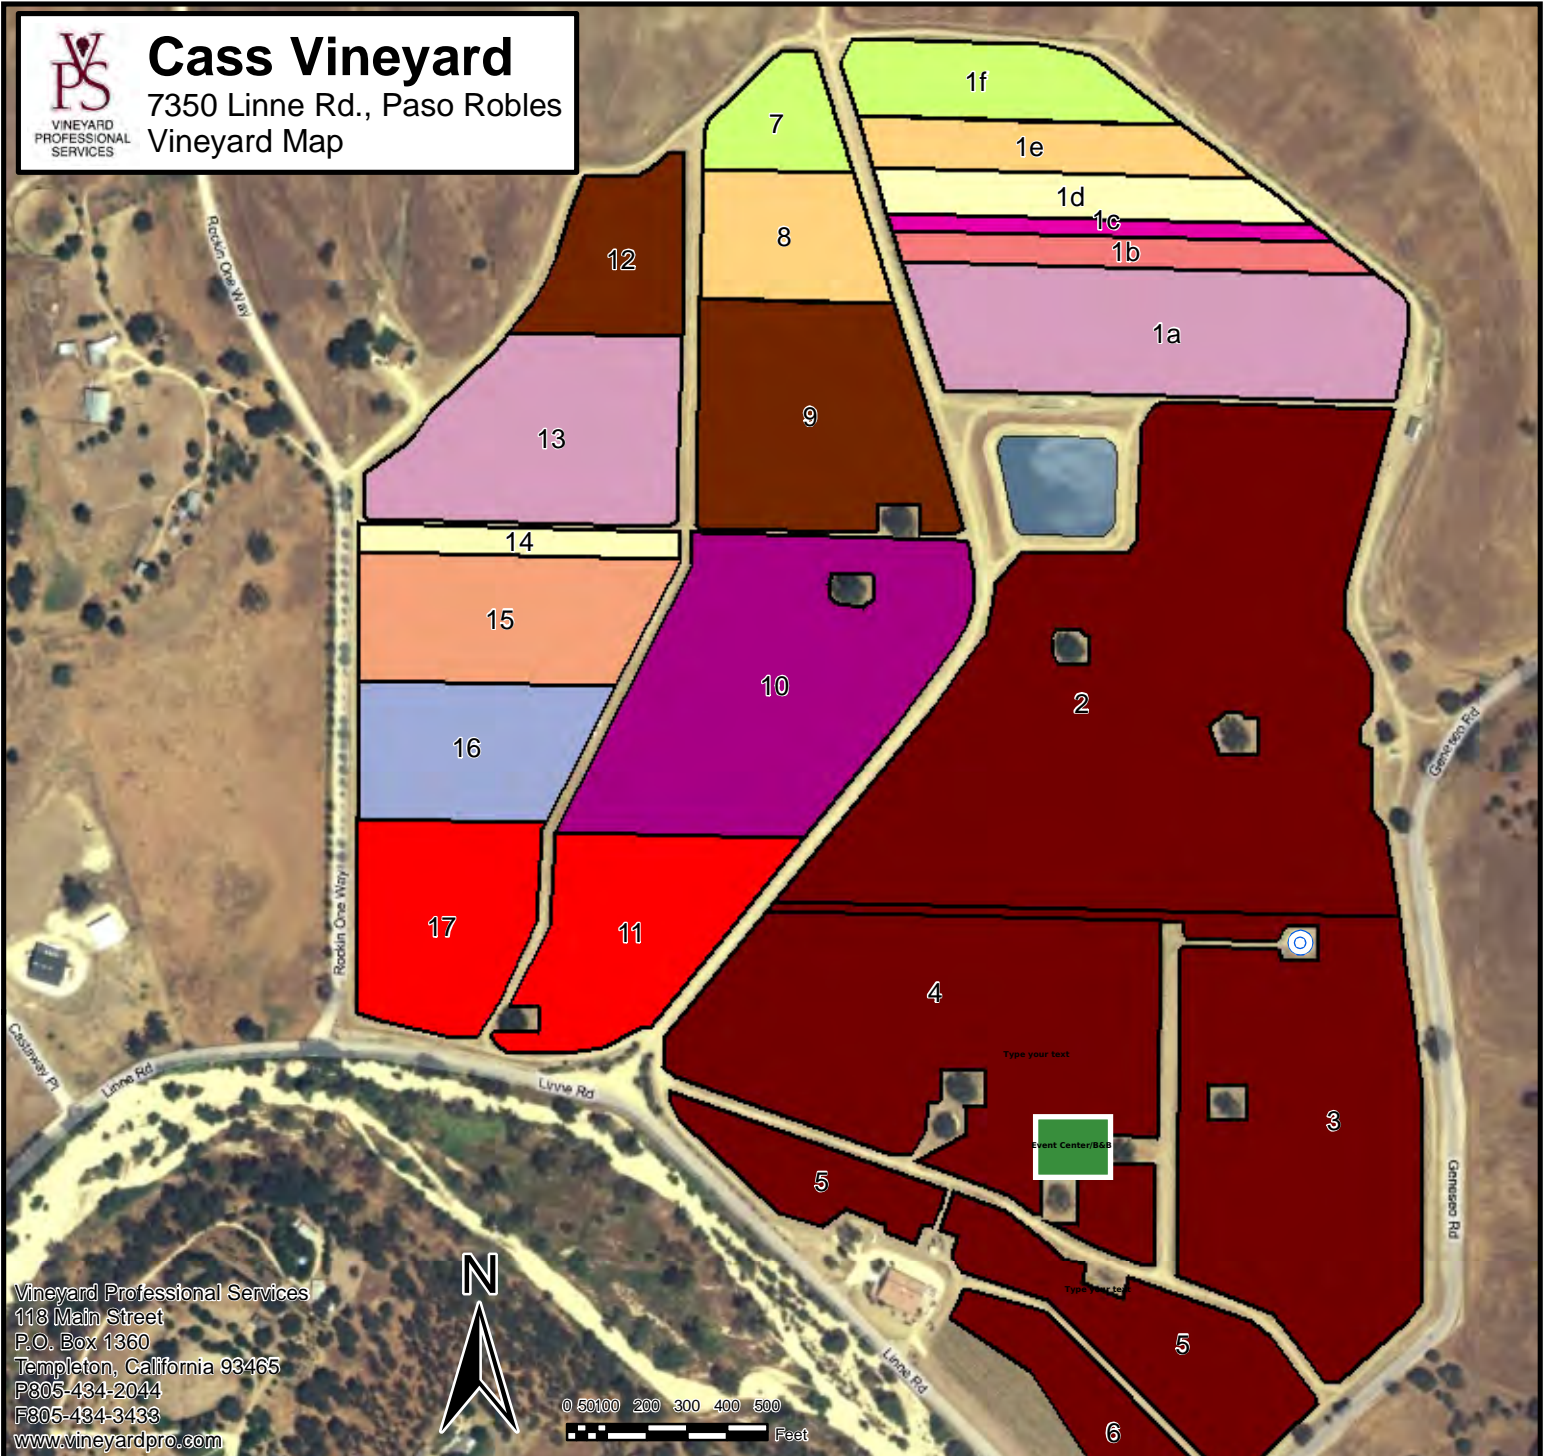

Cass Vineyard

7350 Linne Rd., Paso Robles
Vineyard Map

Vineyard Professional Services
118 Main Street
P.O. Box 1360
Templeton, California 93465
P305-434-2044
F305-434-3433
www.vineyardpro.com

Block	Rows	Variety	Clone	Rootstock	Acres	Vines	Direction	Spacing
2	159	Cab Sauv	8	110R	28.36	25,738	91°T North	8' x 6'
3	146	Cab Sauv	337	110R	14.40	13,071	91°T North	8' x 6'
4	108	Cab Sauv	15	1103P	15.90	14,426	91°T North	8' x 6'
5	46	Cab Sauv	337	1103P	7.33	5,320	109°T North	10' x 6'
6	37	Cab Sauv	4	1103P	5.00	4,533	135°T North	8' x 6'
7	38	Viognier	642	140Ru	1.76	1,593	91°T North	8' x 6'
8	40	Roussanne	468	110R	3.02	2,742	91°T North	8' x 6'
9	72	Grenache	362	110R	7.42	6,733	91°T North	8' x 6'
10	95	Syrah	383	1103P	12.11	10,994	91°T North	8' x 6'
11	69	Petit Verdot	332	1103P	5.50	4,994	91°T North	8' x 6'
12	57	Grenache	362	110R	3.08	2,795	91°T North	8' x 6'
13	60	Mourvedre	233	110R	7.08	6,424	91°T North	8' x 6'
14	52 - 160	Marsanne	574	101-14	1.29	1,172	91°T North	8' x 6'
15	12 - 151	Petite Sirah	3	101-14	5.18	4,699	91°T North	8' x 6'
16	59 - 111	Petit Verdot	Abreau	101-14	5.09	4,615	91°T North	8' x 6'
17	1 - 68	Cab Franc	4	1103P	4.02	3,644	91°T North	8' x 6'
1a	1-40	Mourvedre	233	110R	8.87	8,053	91°T North	8' x 6'
1b	41-50	Merlot	181	110R	2.15	1,948	91°T North	8' x 6'
1c	51-55	Malbec	9	110R	0.90	820	91°T North	8' x 6'
1d	56-69	Marsanne	574	110R	2.63	2,390	91°T North	8' x 6'
1e	70-85	Roussanne	468	110R	2.63	2,388	91°T North	8' x 6'
1f	86-109	Viognier	642	110R	3.13	2,842	91°T North	8' x 6'
Total					146.85	131,934		

Mike Bobbitt & Associates
(805) 466-2920
www.mikebobbitt.com
November 10th, 2009

Legend

- Wells
- Reservoir
- Block Outline
- Cab Franc-9.52ac
- Cab Sauv-70.98ac
- Grenache-10.5ac
- Malbec-0.9ac
- Marsanne-3.93ac
- Merlot-2.15ac
- Mourvedre-15.95ac
- Petite Sirah-5.18ac
- Petit Verdot-5.09ac
- Roussanne-5.65ac
- Syrah-12.11ac
- Viognier-4.89ac